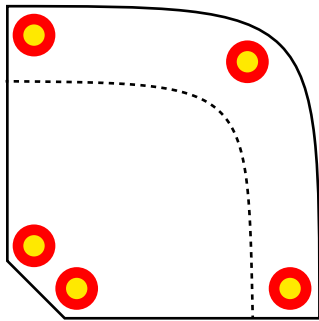

RANGE NAME: CARPELLA

1 STR ARMLESS

FOOTSTOOL

CORNER UNIT

LARGE CORNER

Ø50mm
H30mm

PLASTIC GLIDE

M6 × 40mm

MACHINE SCREW