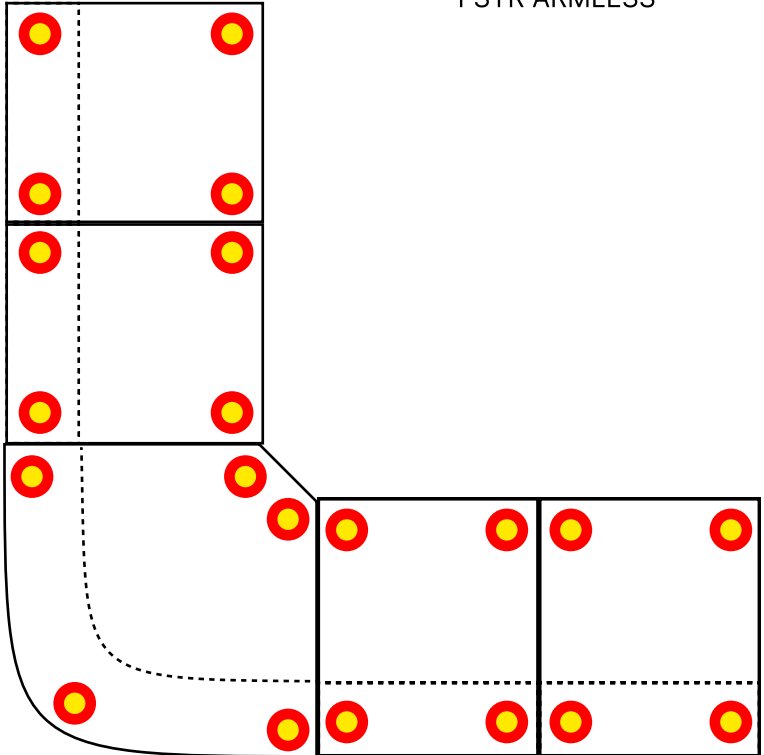

RANGE NAME: CARPELLA

1 STR ARMLESS

FOOTSTOOL

CORNER UNIT

LARGE CORNER

Ø50mm
H30mm

PLASTIC GLIDE

M6 × 40mm

MACHINE SCREW