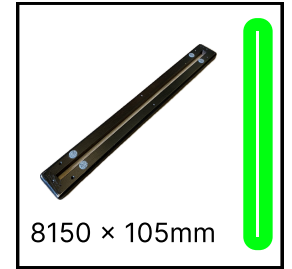

RANGE NAME: BOXY

BOXY 90cm MINI
ARM CHAIR

BOXY 100cm MIDI
ARM CHAIR

BOXY 110cm MAXI
ARM CHAIR

BOXY 150cm MINI ARM SOFA

BOXY 160cm MIDI ARM SOFA

BOXY 170cm MAXI ARM SOFA

BOXY 170cm MINI ARM SOFA

BOXY 180cm MIDI ARM SOFA

BOXY 190cm MAXI ARM SOFA

WOOD SCREW

WOOD FOOT

SUPPORT LEG

WOOD FOOT

WOOD FOOT

RANGE NAME: BOXY