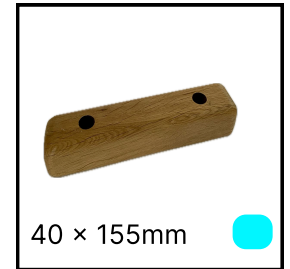

ARCHY 170cm MINI ARM SOFA

ARCHY 180cm MIDI ARM SOFA

ARCHY 190cm MAXI ARM SOFA

M6 × 40mm
MACHINE SCREW

40 × 105mm
WOOD FOOT

SUPPORT LEG

40 × 155mm
WOOD FOOT

40 × 205mm
WOOD FOOT

RANGE NAME: ARCHY

ARCHY 190cm MINI ARM SOFA

ARCHY 200cm MIDI ARM SOFA

ARCHY 210cm MAXI ARM SOFA

ARCHY 210cm MINI ARM SOFA

ARCHY 220cm MIDI ARM SOFA

ARCHY 230cm MAXI ARM SOFA

ARCHY 230cm MINI ARM SOFA