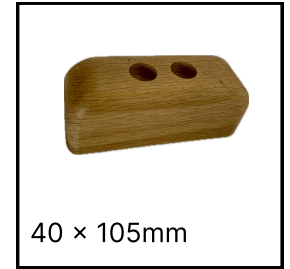

ARCHY 170cm MINI ARM SOFA

ARCHY 180cm MIDI ARM SOFA

ARCHY 190cm MAXI ARM SOFA

M6 × 40mm
MACHINE SCREW

40 × 105mm
WOOD FOOT

SUPPORT LEG

40 × 155mm
WOOD FOOT

40 × 205mm
WOOD FOOT

RANGE NAME: ARCHY

ARCHY 190cm MINI ARM SOFA

ARCHY 200cm MIDI ARM SOFA

ARCHY 210cm MAXI ARM SOFA

ARCHY 210cm MINI ARM SOFA

ARCHY 220cm MIDI ARM SOFA

ARCHY 230cm MAXI ARM SOFA

ARCHY 230cm MINI ARM SOFA